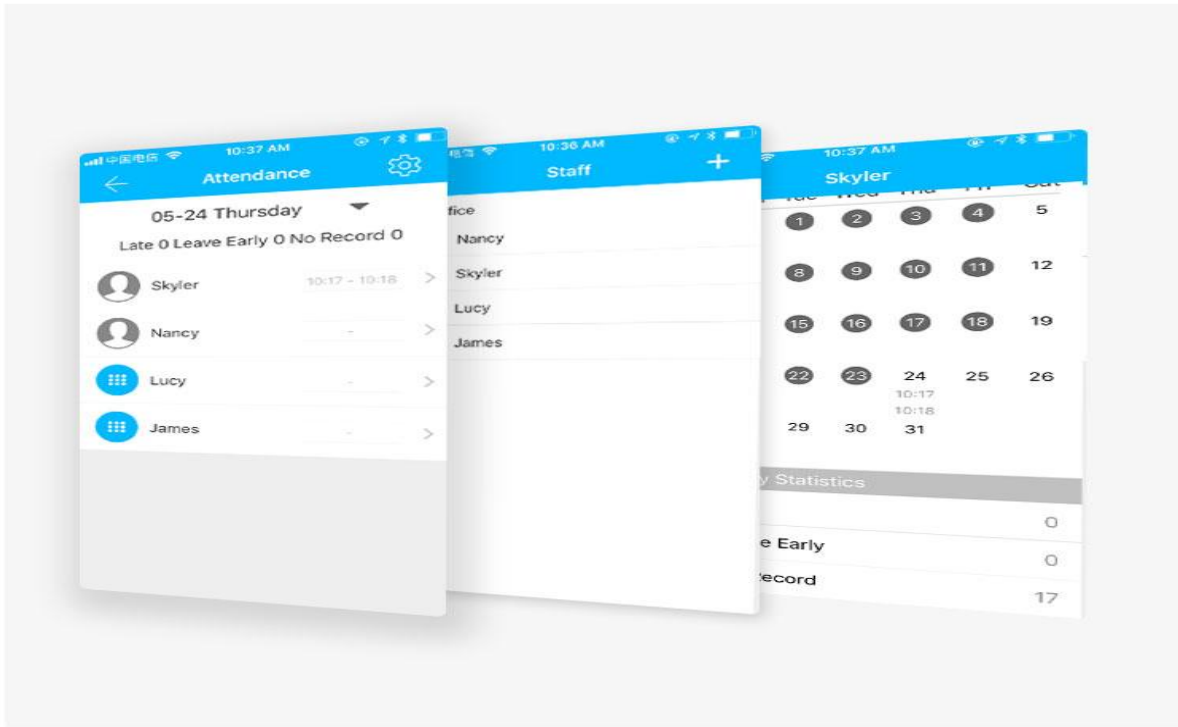

MOBILE PHONE BLUETOOTH DOOR ACCESS CONTROLLER

INTELLIGENT
ATTENDANCE
MANAGEMENT

EFFICIENT STAFF
MANAGEMENT

OPEN
RECORD QUERY

REMOTE
AUTHORIZATION

CARD UNLOCK

PASSWORD UNLOCK

APP

MULTI UNLOCKING
METHOD

INTELLIGENT ATTENDANCE MANAGEMENT

Attendance information transfer to app real time.

INTELLIGENT

Mobile phone opening .Temporary password and time limited password sending any time

UNLOCKING RECORDS CHECK REAL TIME

EFFICIENT MANAGEMENT

STAFF ,PASSWORD ,CARD, APP USERS
CAN BE ADDED OR DELETED CONVENIENTLY IN APP

MULTI UNLOCKING WAYS: APP PASSWORD CARD

ADD GATEWAY

ADD GATEWAY ACHIEVE REMOTE VIEW OF ATTENDANCE RECORDS, REMOTE MANAGEMENT OF EMPLOYEES, REMOTE DELETE ADD TEMPORARY PASSWORD, REAL-TIME RECEIVED UNLOCK RECORD.

APP MANAGEMENT

EASIER ,SMARTER ,MORE CONVENIENT

BLUETOOTH 4.0 VERSION

PRODUCT INFORMATION

UNLOCK METHOD	APP /CARD/KEYPAD
SAFETY	HIGH SECURITY PERFORMANCE OF CLOUD DATA ENCRYPTION
ESSENCE	CONNECTIVITY
DATA STORAGE	CLOUD SERVER, ENCRYPTED STORAGE
CHARACTERISTIC	SMART ,EASY ,LOW COST
SIZE	74*114*22MM
FORM	DOUBLE OPEN / SINGLE OPEN
ADAPTATION METHOD	MAGNETIC FORCE
OUTPUT POWER SUPPLY	220V
OUTPUT VOLTAGE	PERMANENT