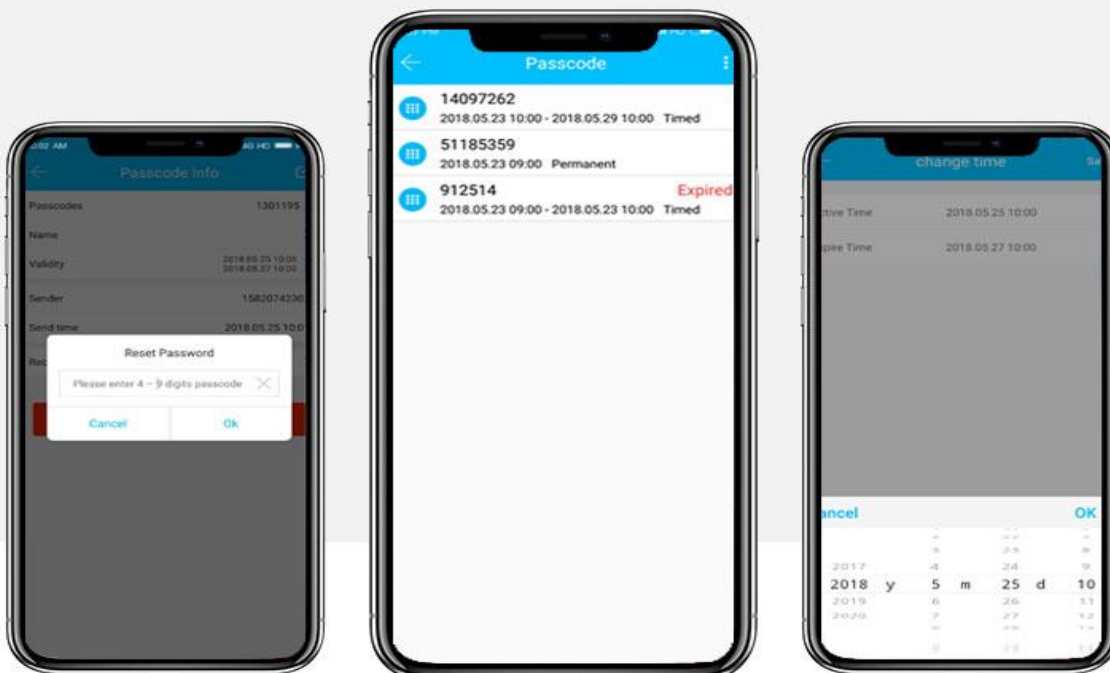

MULTI UNLOCKING
METHOD

INTELLIGENT ATTENDANCE MANAGEMENT

Attendance information transfer to app real time.

INTELLIGENT

Mobile phone opening .Temporary password and time limited password sending any time

UNLOCKING RECORDS CHECK REAL TIME

EFFICIENT MANAGEMENT

STAFF ,PASSWORD ,CARD, APP USERS
CAN BE ADDED OR DELETED CONVENIENTLY IN APP

MULTI UNLOCKING WAYS: APP PASSWORD CARD

ADD GATEWAY

ADD GATEWAY ACHIEVE REMOTE VIEW OF ATTENDANCE RECORDS, REMOTE MANAGEMENT OF EMPLOYEES, REMOTE DELETE ADD TEMPORARY PASSWORD, REAL-TIME RECEIVED UNLOCK RECORD.