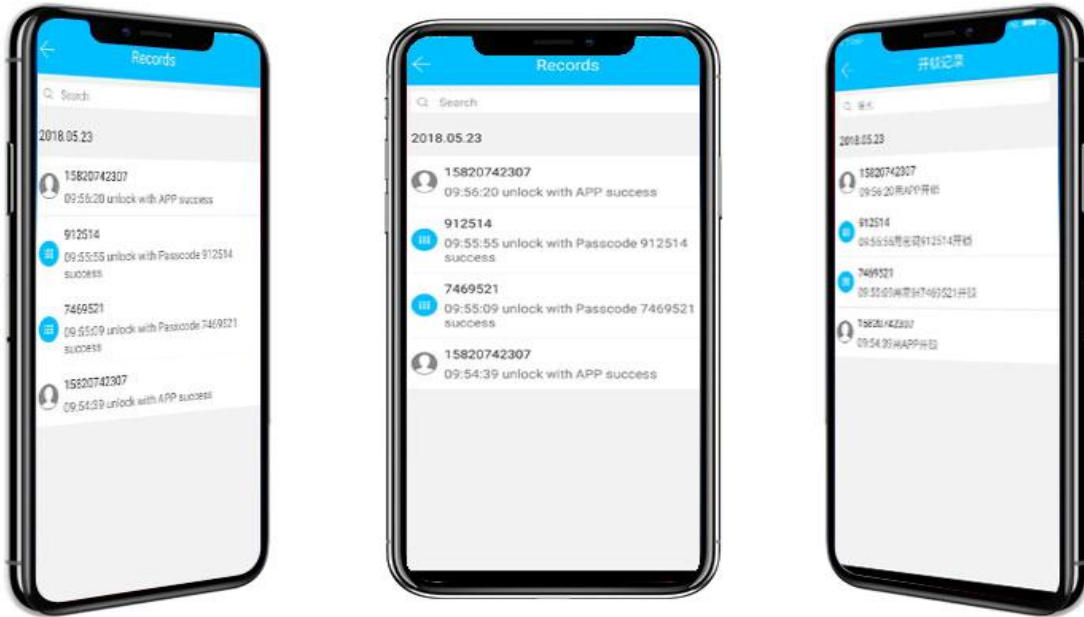

MOBILE PHONE BLUETOOTH DOOR ACCESS CONTROLLER

INTELLIGENT
ATTENDANCE
MANAGEMENT

EFFICIENT STAFF
MANAGEMENT

OPEN
RECORD QUERY

REMOTE
AUTHORIZATION

CARD UNLOCK

PASSWORD UNLOCK

APP

MULTI UNLOCKING
METHOD

INTELLIGENT ATTENDANCE MANAGEMENT

Attendance information transfer to app real time.

INTELLIGENT

Mobile phone opening .Temporary password and time limited password sending any time

UNLOCKING RECORDS CHECK REAL TIME

EFFICIENT MANAGEMENT

STAFF ,PASSWORD ,CARD, APP USERS
CAN BE ADDED OR DELETED CONVENIENTLY IN APP

MULTI UNLOCKING WAYS: APP PASSWORD CARD

ADD GATEWAY

ADD GATEWAY ACHIEVE REMOTE VIEW OF ATTENDANCE RECORDS, REMOTE MANAGEMENT OF EMPLOYEES, REMOTE DELETE ADD TEMPORARY PASSWORD, REAL-TIME RECEIVED UNLOCK RECORD.