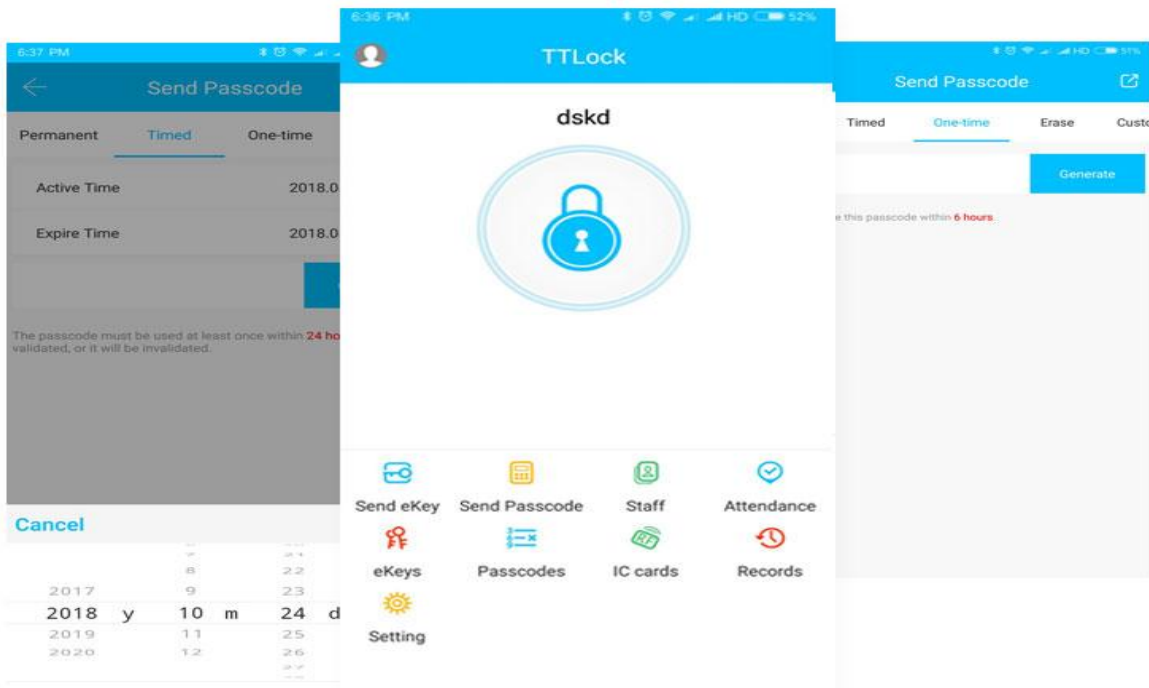

MULTI UNLOCKING
METHOD

INTELLIGENT ATTENDANCE MANAGEMENT

Attendance information transfer to app real time.

INTELLIGENT

Mobile phone opening .Temporary password and time limited password sending any time

UNLOCKING RECORDS CHECK REAL TIME

EFFICIENT MANAGEMENT

STAFF ,PASSWORD ,CARD, APP USERS
CAN BE ADDED OR DELETED CONVENIENTLY IN APP

MULTI UNLOCKING WAYS: APP PASSWORD CARD

ADD GATEWAY

ADD GATEWAY ACHIEVE REMOTE VIEW OF ATTENDANCE RECORDS, REMOTE MANAGEMENT OF EMPLOYEES, REMOTE DELETE ADD TEMPORARY PASSWORD, REAL-TIME RECEIVED UNLOCK RECORD.

APP MANAGEMENT

EASIER ,SMARTER ,MORE CONVENIENT

BLUETOOTH 4.0 VERSION

PRODUCT INFORMATION

UNLOCK METHOD	APP /CARD/KEYPAD
SAFETY	HIGH SECURITY PERFORMANCE OF CLOUD DATA ENCRYPTION
ESSENCE	CONNECTIVITY
DATA STORAGE	CLOUD SERVER, ENCRYPTED STORAGE
CHARACTERISTIC	SMART ,EASY ,LOW COST
SIZE	74*114*22MM
FORM	DOUBLE OPEN / SINGLE OPEN
ADAPTATION METHOD	MAGNETIC FORCE
OUTPUT POWER SUPPLY	220V
OUTPUT VOLTAGE	PERMANENT