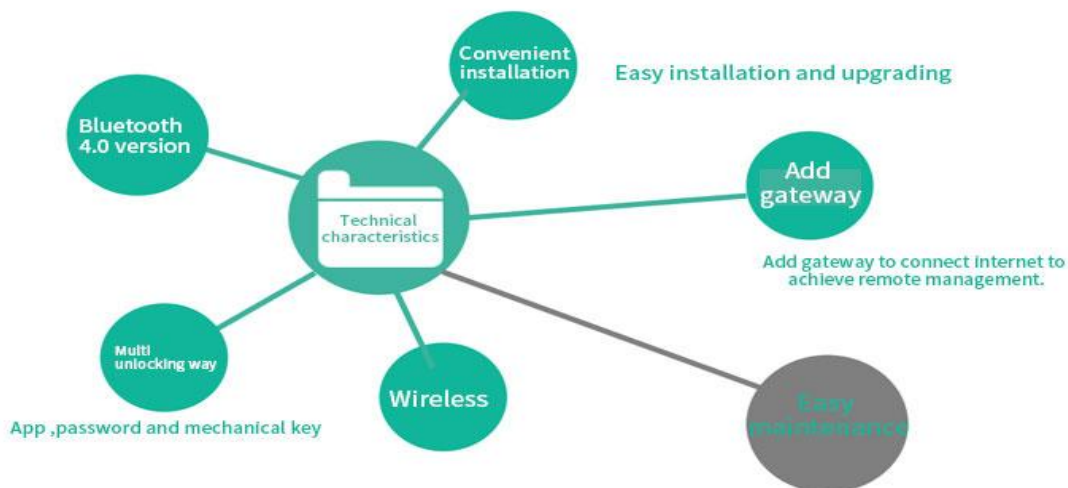

EFFICIENT MANAGEMENT

STAFF ,PASSWORD ,CARD, APP USERS
CAN BE ADDED OR DELETED CONVENIENTLY IN APP

MULTI UNLOCKING WAYS: APP PASSWORD CARD

ADD GATEWAY

ADD GATEWAY ACHIEVE REMOTE VIEW OF ATTENDANCE RECORDS, REMOTE MANAGEMENT OF EMPLOYEES, REMOTE DELETE ADD TEMPORARY PASSWORD, REAL-TIME RECEIVED UNLOCK RECORD.

NOT LIMITED BY DISTANCE

EASY OPERATION

THE PASSWORD CAN BE SENT BY MESSAGE ,TELEPHONE ,WECHAT AND SO ON

HI, SHIRLEY
ARE YOU BACK? WE'RE AT YOUR DOOR

HI, SISTERS
I'M STILL OUT THERE.
I'LL SEND YOU THE KEY.
OPEN THE DOOR.

APP MANAGEMENT

EASIER ,SMARTER ,MORE CONVENIENT

BLUETOOTH 4.0 VERSION

PRODUCT INFORMATION

UNLOCK METHOD	APP /CARD/KEYPAD
SAFETY	HIGH SECURITY PERFORMANCE OF CLOUD DATA ENCRYPTION
ESSENCE	CONNECTIVITY
DATA STORAGE	CLOUD SERVER, ENCRYPTED STORAGE
CHARACTERISTIC	SMART ,EASY ,LOW COST
SIZE	74*114*22MM
FORM	DOUBLE OPEN / SINGLE OPEN
ADAPTATION METHOD	MAGNETIC FORCE
OUTPUT POWER SUPPLY	220V
OUTPUT VOLTAGE	PERMANENT