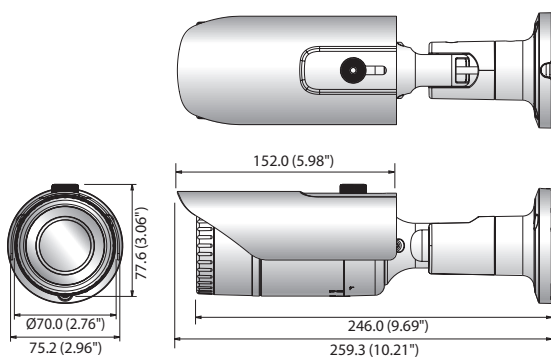

# SNO-L6083R

2M Network IR Bullet Camera

## Key Features

- Max. 2Megapixel (1920 x 1080) resolution
- 2.8 ~ 12mm (4.3x) varifocal lens
- 0.095Lux@F1.4 (Color), 0Lux@F1.4 (B/W : IR LED on)
- 30fps@all resolutions (H.264)
- H.264, MJPEG dual codec, Multiple streaming
- Motion detection, Tampering, DWDR
- Micro SD / SDHC memory slot, PoE
- IR Viewable length 20m, IP66, IK10
- Hallway view support (Rotate 90°/270°)
- LDC Support (Lens Distortion Correction)

## Dimensions

Unit : mm (inch)