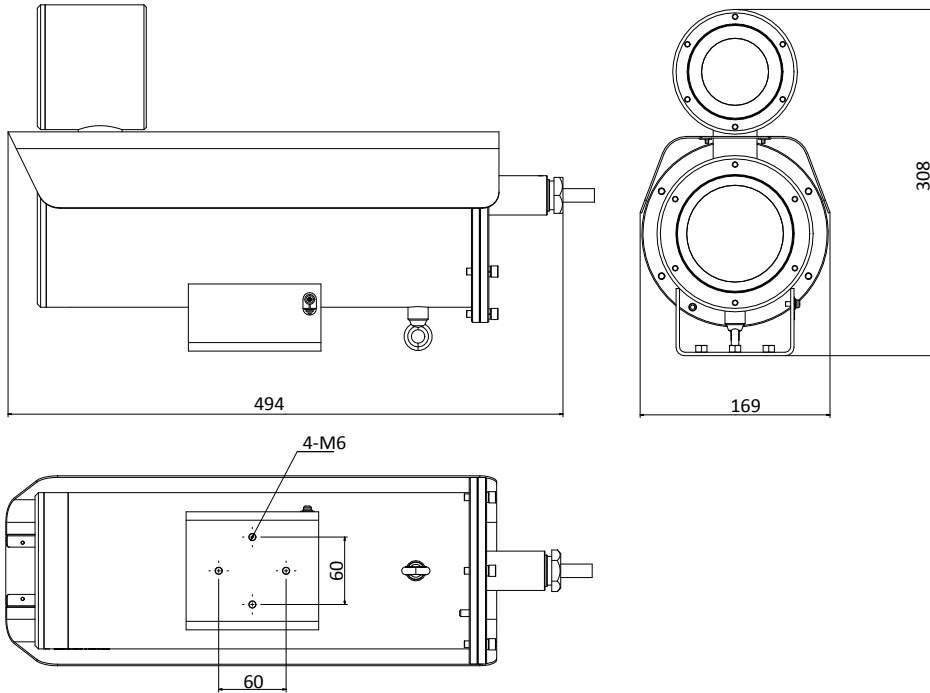

Dimension

-IZHS: