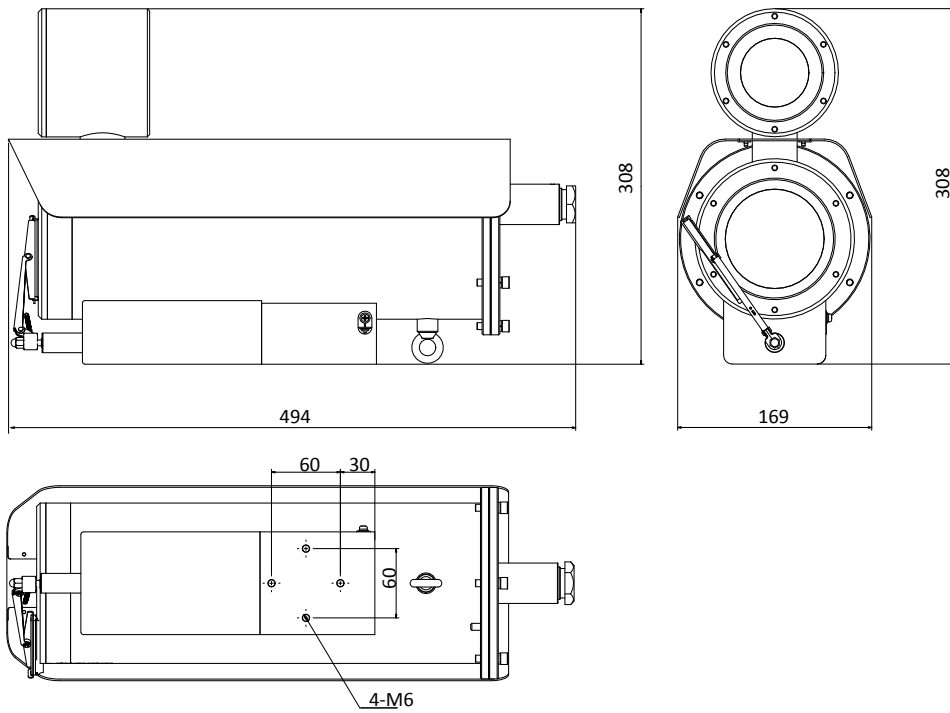

Dimension

-IZHS:

-IZHRS:

Unit: mm