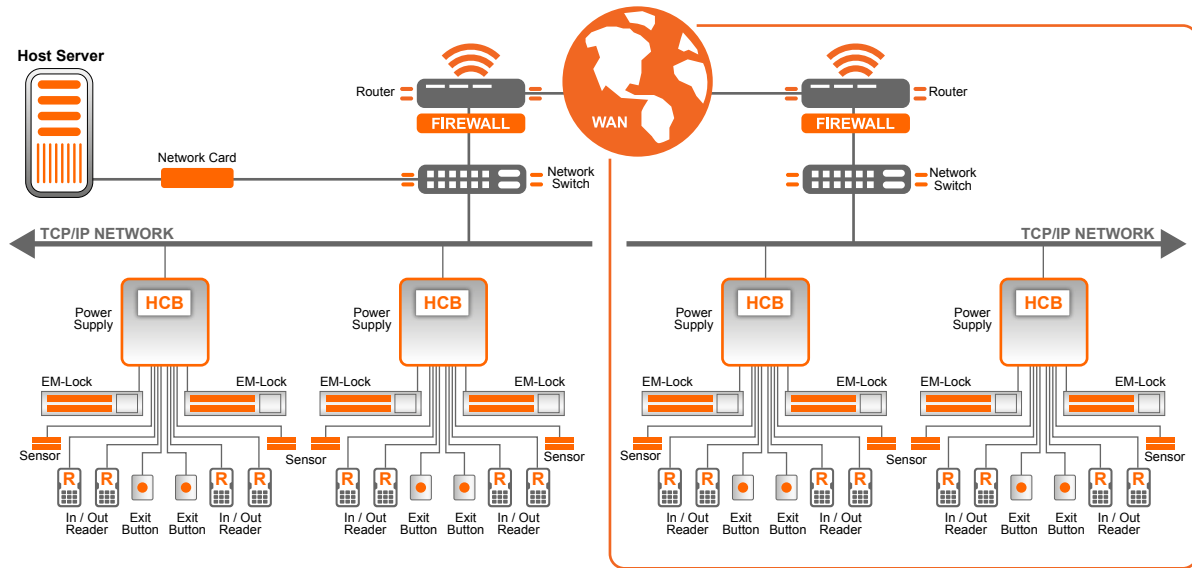

N5400

Active Network Control Panel

EntryPass Active Networks are designed to enhance highly customized and rapid 'real-time' changes to the underlying network operation. Brilliantly engineered with all the power you need to enable code-sending, minus unnecessary buffer time with its distributed architecture capable of processing access demand at the edge level without leveraging at the server end.

N5400 Active Network Control Panel

Basic System Diagram

Technical Specification

Hardware	Description
Dimension	158mm (w) x 90mm (H)
MCU	32bits @ 60MHz
Memory	256K Flash Memory 32K SRAM (Buffer) 64Mbits Non-Volatile SPI Flash Memory (Storage)
Operating Temperature	0 °C to 40 °C
Card Holder	30,000
Event Transaction	80,000
Access Level	Unlimited Access Level
Digital/Supervise Inputs	Max 8, User configurable (Door Sensor/Request-To-Exit/Fire Input/General Purpose)
Digital Output	Max. 4 Dry contact Relay
Network Communication Port	RJ-45 Self-Negotiate 10/100mbps
Power Protection	Resettable Fuse - 2.5A
Surge Protection	TVS - Up to 15KVA
Onboard LED Control	Power / Communication / LAN / Event / Error
AC Fail Monitoring	Yes
Battery Monitoring	Yes (Firmware threshold control to shutdown control panel)
External Short Circuit Protection	At readers
Backup Battery	Yes, Apply to RTC only